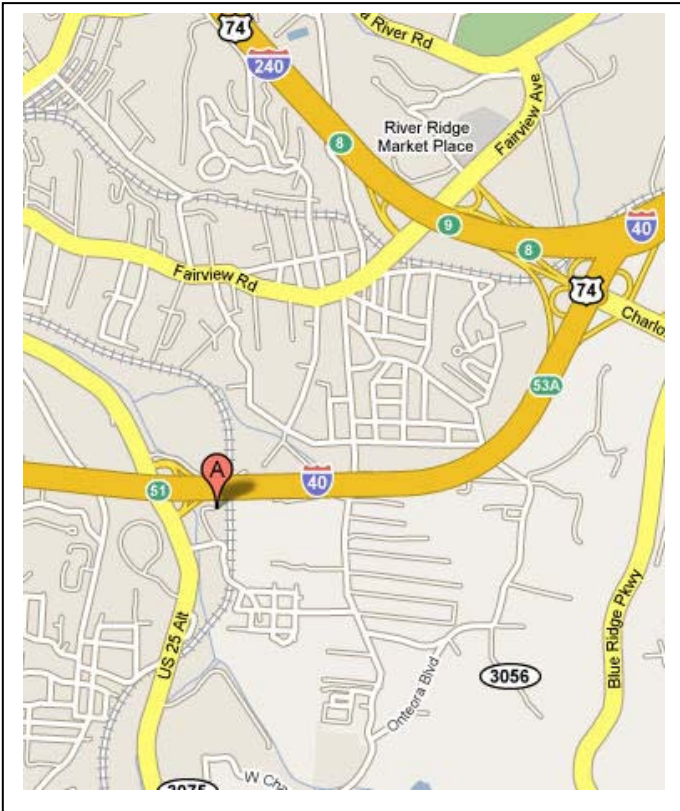

**4 Roberts Road
Asheville, NC 28803
877-798-5888 or 828-398-5888
828-277-1993-fax**

Directions to Brookstone Lodge

From South:

Take I-26 West towards Asheville to I-40 East. Take exit 51 off of I-40. Left off of exit ramp unto Sweeten Creek Road/US-25ALT. Drive approximately 0.2 miles and turn left onto Roberts Road. Brookstone Lodge is on your left.

From North:

Take I-26 East towards Asheville to I-240 East to I-40 West. Take exit 51 off of I-40. Left off of exit ramp unto Sweeten Creek Road/US-25ALT. Drive approximately 0.2 miles and turn left onto Roberts Road. Brookstone Lodge is on your left.

*From East or West:***

Take exit 51 off of I-40. Left off of exit ramp unto Sweeten Creek Road/US-25ALT. Drive approximately 0.2 miles and turn left onto Roberts Road. Brookstone Lodge is on your left.